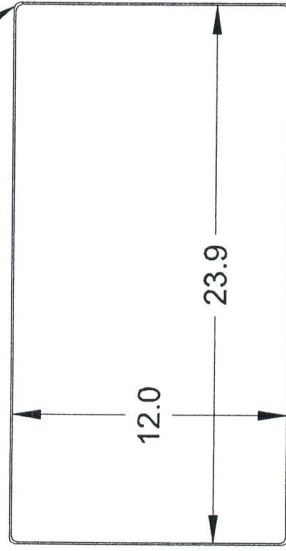

R.25 OUTSIDE
4 PLS

INSIDE DIMENSIONS OF BASE

AERO VELOCITY – basic installation dimensions
 PN 27008 (fiberglass)
 PN 27009 (carbon fiber)