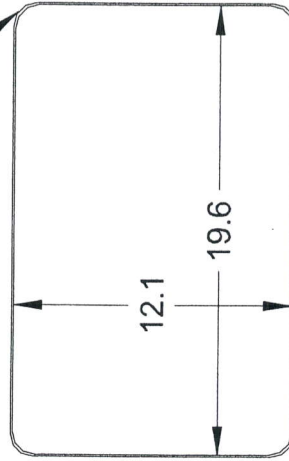

16 SQ IN INTAKE AREA
(TRUE VIEW)

R1.00 OUTSIDE
4 PLCS

INSIDE DIMENSIONS OF BASE

SPITZER
COMPOSITES

AERO STAR – basic installation dimensions
PN 27075 (fiberglass)
PN 27076 (carbon fiber)