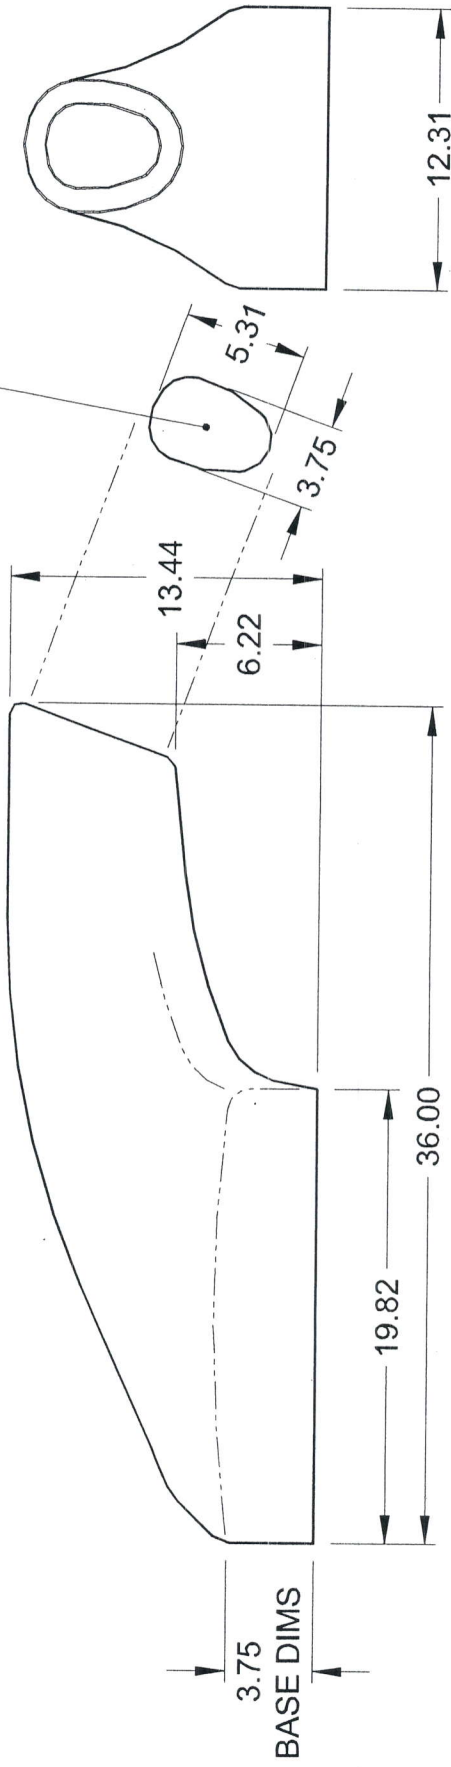

16 SQ IN INTAKE AREA
(TRUE VIEW)

R1.00 OUTSIDE
4 PLCS

INSIDE DIMENSIONS OF BASE

SPITZER
COMPOSITES

AERO STAR – basic installation dimensions
PN 27075 (fiberglass)
PN 27076 (carbon fiber)