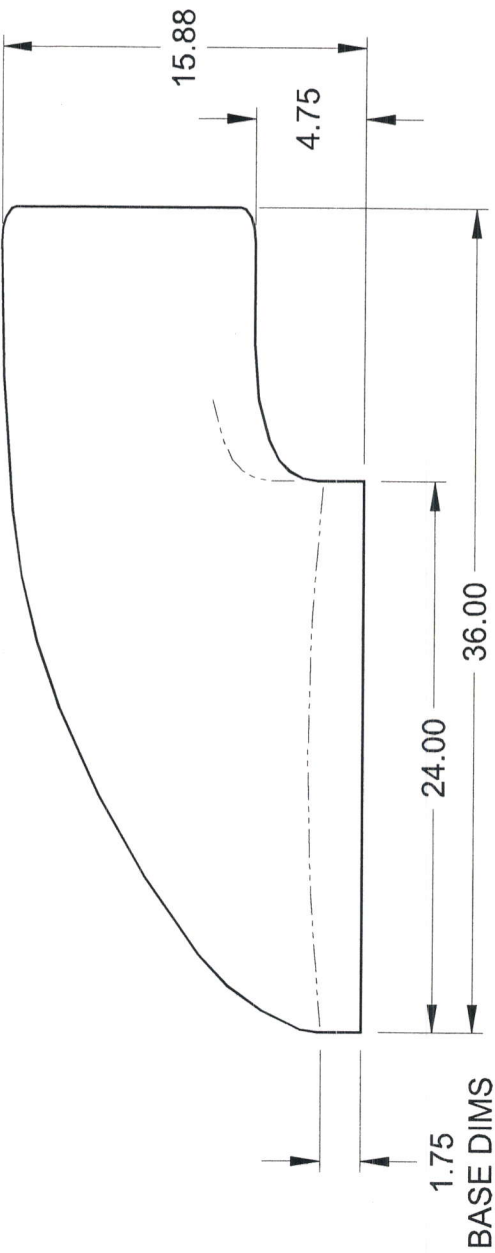

54 SQ IN INTAKE AREA

BASE DIMS

R.38 OUTSIDE
4 PLS

INSIDE DIMENSIONS OF BASE

AERO FLOW – basic installation dimensions
PN 27010 (fiberglass)
PN 27015 (carbon fiber)