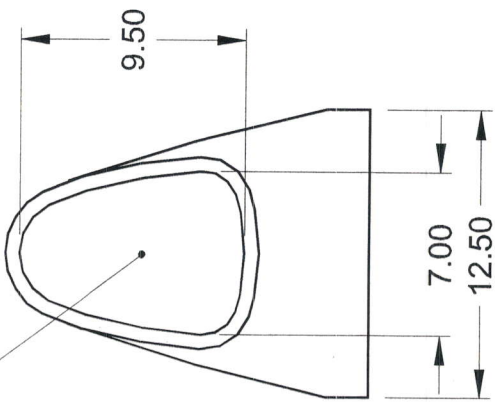

54 SQ IN INTAKE AREA

BASE DIMS

R.38 OUTSIDE
4 PLS

INSIDE DIMENSIONS OF BASE

AERO FLOW – basic installation dimensions
PN 27010 (fiberglass)
PN 27015 (carbon fiber)