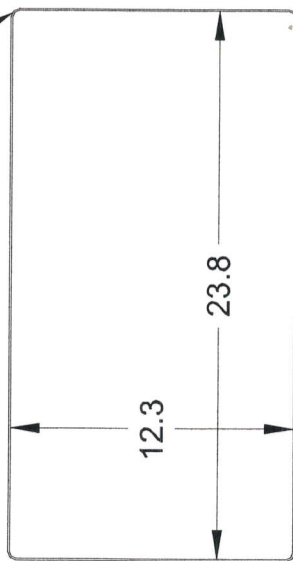

54 SQ IN INTAKE AREA

BASE DIMS

R.38 OUTSIDE
4 PLS

INSIDE DIMENSIONS OF BASE

AERO FLOW – basic installation dimensions
PN 27010 (fiberglass)
PN 27015 (carbon fiber)