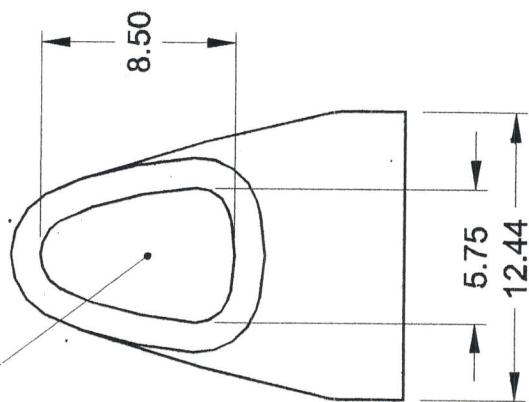

38 SQ IN INTAKE AREA

BASE DIMS

R.25 OUTSIDE
4 PLS

INSIDE DIMENSIONS OF BASE

SPITZER
COMPOSITES

AERO HIFLOW – basic installation dimensions
PN 27006 (fiberglass)
PN 27007 (carbon fiber)