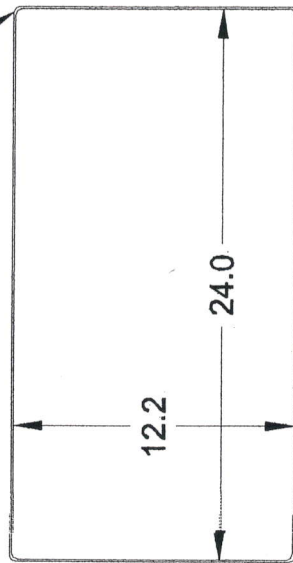

38 SQ IN INTAKE AREA

BASE DIMS

R.25 OUTSIDE
4 PLS

INSIDE DIMENSIONS OF BASE

SPITZER
COMPOSITES

AERO HIFLOW – basic installation dimensions
PN 27006 (fiberglass)
PN 27007 (carbon fiber)