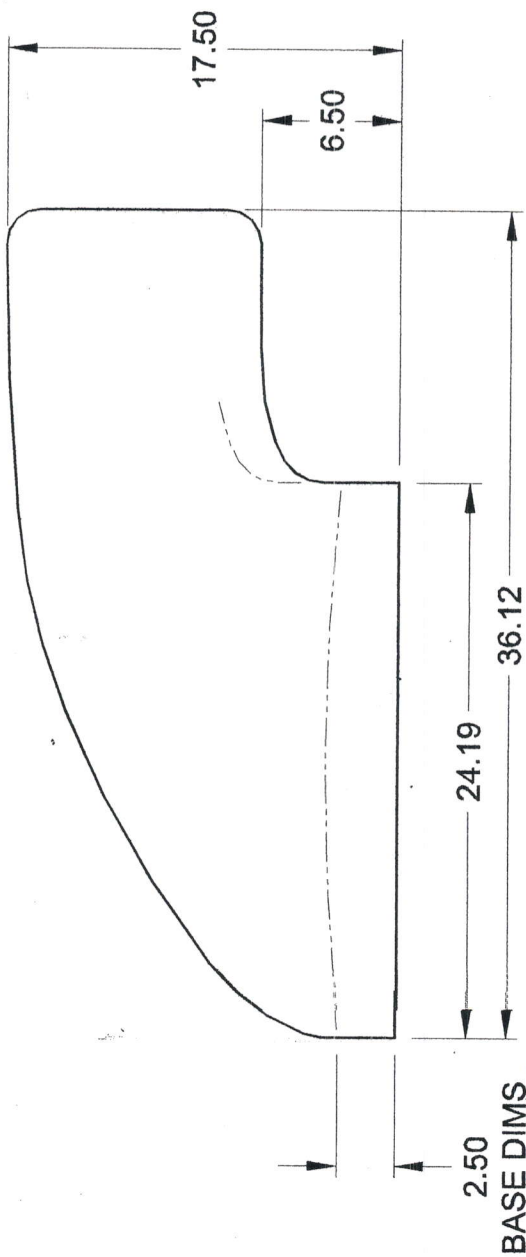

38 SQ IN INTAKE AREA

BASE DIMS

R.25 OUTSIDE
4 PLS

INSIDE DIMENSIONS OF BASE

SPITZER
COMPOSITES

AERO HIFLOW – basic installation dimensions
PN 27006 (fiberglass)
PN 27007 (carbon fiber)